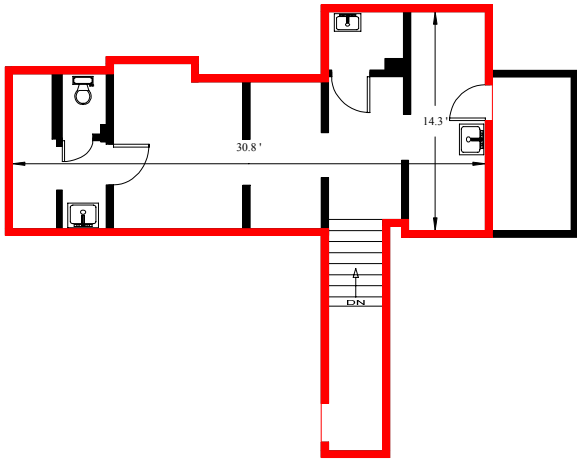

Basement

**TURNER DRAKE
& PARTNERS LTD**

St. John's, NL (709) 722-1811
Halifax, NS (902) 429-1811
Charlottetown, PE (902) 368-1811
Saint John, NB (506) 634-1811
Toronto, ON (416) 504-1811

Email: tdp@turnerdrake.com
Internet: www.turnerdrake.com

Unit 2-3 and Basement
5675 Spring Garden Road
Halifax, Nova Scotia

LASERCAD™

Space Measurement Service
Quality Management System
Registered to ISO 9001:2008

This plan has been prepared in conjunction with a space certificate to illustrate the layout of the space. If it is to be utilised for space planning or for construction purposes all measurements should be verified on site.

Scale: 1:150

Date: October 12, 2017

Job # 1710965