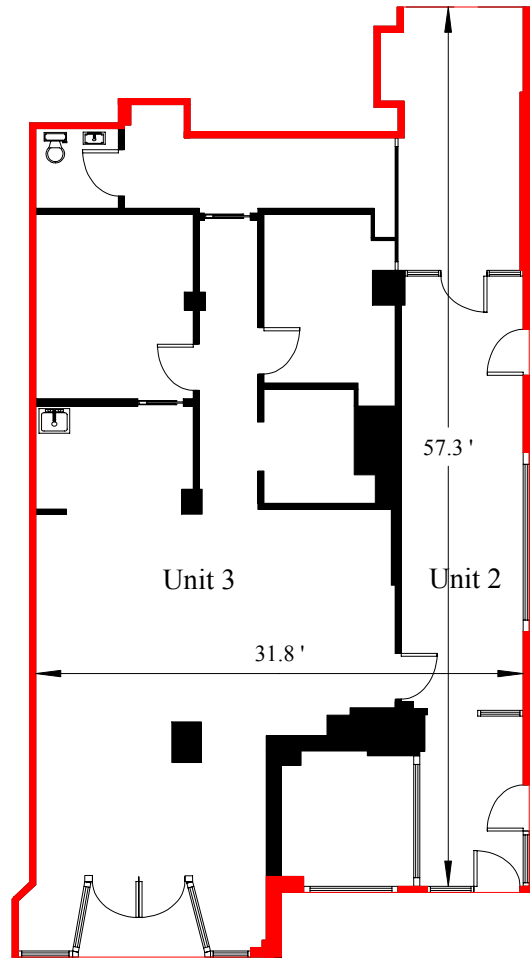

Basement

**TURNER DRAKE
& PARTNERS LTD**

St. John's, NL (709) 722-1811
Halifax, NS (902) 429-1811
Charlottetown, PE (902) 368-1811
Saint John, NB (506) 634-1811
Toronto, ON (416) 504-1811

Email: tdp@turnerdrake.com
Internet: www.turnerdrake.com

Unit 2-3 and Basement
5675 Spring Garden Road
Halifax, Nova Scotia

LASERCAD™

Space Measurement Service
Quality Management System
Registered to ISO 9001:2008

This plan has been prepared in conjunction with a space certificate to illustrate the layout of the space. If it is to be utilised for space planning or for construction purposes all measurements should be verified on site.

Scale: 1:150

Date: October 12, 2017

Job # 1710965